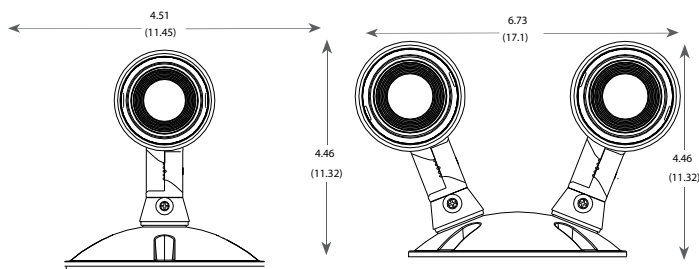

Specifications

Weather Proof Single Remote Round (ERE SGL WP RD)

Length: 4.51 (11.45)
Depth: 1.74 (4.42)
Height: 4.46 (11.32)
Weight: .075 lbs (0.34 kgs)

Specifications

Weather Proof Twin Remote Round (ERE T WP RD)

Length: 6.73 (17.1)
Depth: 1.74 (4.42)
Height: 4.46 (11.32)
Weight: 1.0 lbs (0.45 kgs)