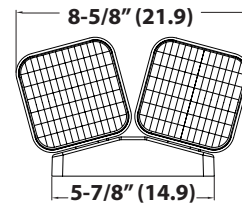

Specifications

Indoor Single Remote Twin (ERE T SQ)

Width: 5.875 (14.9)
Height (head): 1.125 (2.9)
Height: 4.875 (12.4)