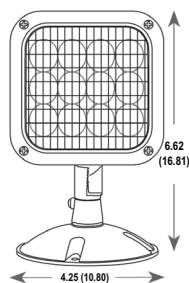

Specifications

Weather proof Single Remote Square (ERE SGL WP SQ)

Length: 4.25 (10.80)
Depth (head): 2.25 (5.71)
Depth (base): .87 (2.20)
Height: 6.62 (16.81)
Weight: .65 lbs (.29 kgs)