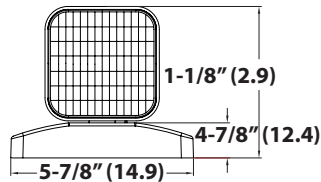

Specifications

Indoor Single Remote Square (ERE SGL SQ)

Width: 5.875 (14.9)
Width (head): 8.625 (21.9)