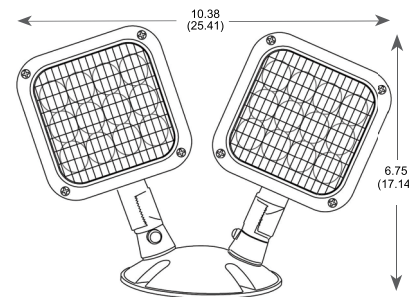

Specifications

Weather proof Twin Remote Square (ERE T WP SQ)

Length: 10.38 (26.37)
Depth (head): 2.25 (5.71)
Depth (base): .87 (2.20)
Height: 6.8 (17.27)
Weight: 1.3 lbs (.54 kgs)