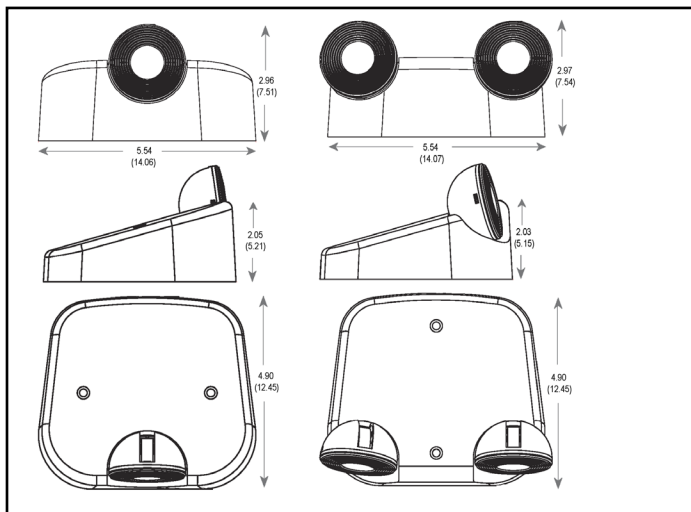

MOUNTING AND SPECIFICATIONS

Specifications

Indoor Single Remote Round (ERE SGL RD)

Length: 5.54 (14.06)
Depth: 2.05 (5.21)
Height: 4.90 (12.45)
Weight: .55 lbs (.25 kgs)

Specifications

Indoor Twin Remote Round (ERE SGL RD)

Length: 5.54 (14.06)
Depth: 2.03 (5.15)
Height: 4.90 (12.45)
Weight: .60 lbs (.27 kgs)