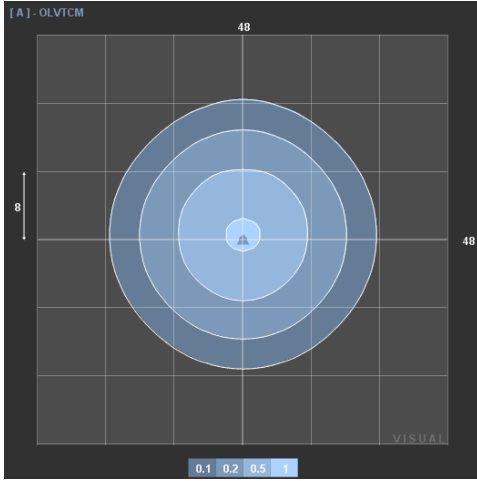

OLVTCM & OLVTWM LED Vaportight

PHOTOMETRICS

To see complete photometric reports or download .ies files for this product, visit Lithonia Lighting's Outdoor LED homepage
Tested in accordance with IESNA LM-79 and LM-80 standards.

OLVTCM