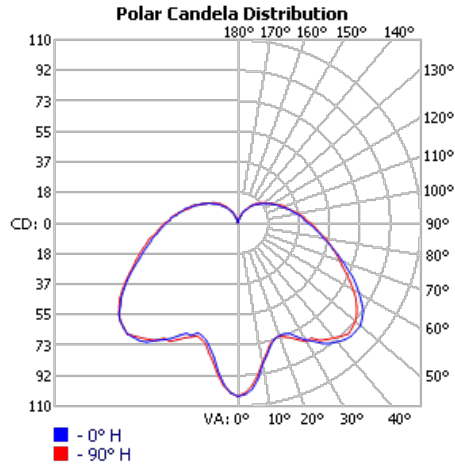

OLVTCM & OLVTWM LED Vaportight

PHOTOMETRICS

To see complete photometric reports or download .ies files for this product, visit Lithonia Lighting's Outdoor LED homepage
Tested in accordance with IESNA LM-79 and LM-80 standards.

OLVTCM