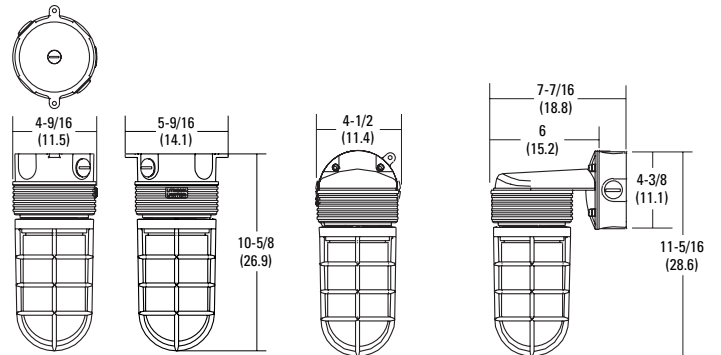

Outdoor General Purpose

OLVTCM & OLVTWM

LED VAPORTIGHT

Specifications

All dimensions are inches (centimeters)

ORDERING INFORMATION

For shortest lead times, configure products using **bolded options**.

Example: OLVTCM